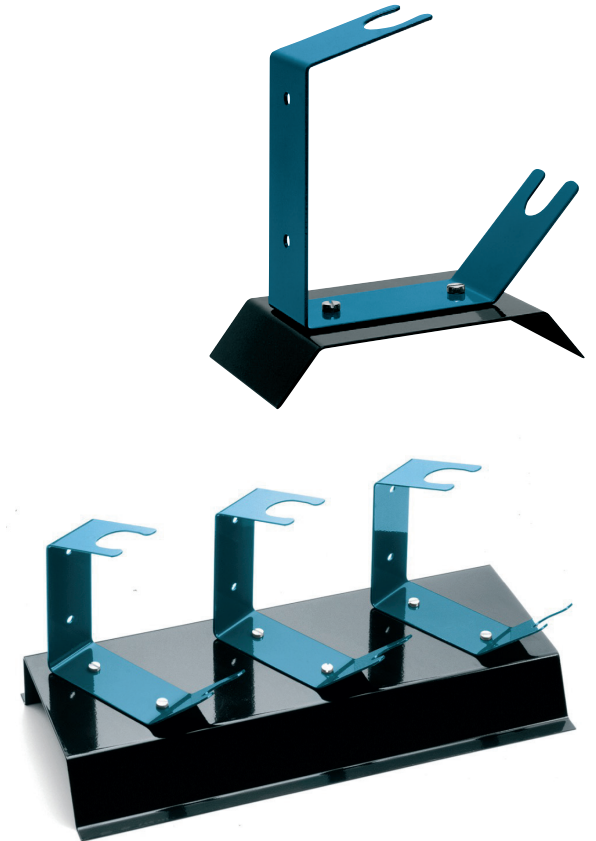

Art.-Nr. / Part-No.
W2012920700

IMPACT Controller 2
Druckregler, 0-10 bar
IMPACT Controller 2
Air regulator, 0-10 bar

Art.-Nr. / Part-No.
PCG-6-PE

Original Fließbecher
M16x1.5F IG, Edelstahl
Passend W-400 Serie
Original gravity cup
M16x1.5F IG, stainless steel
Fitting W-400 series